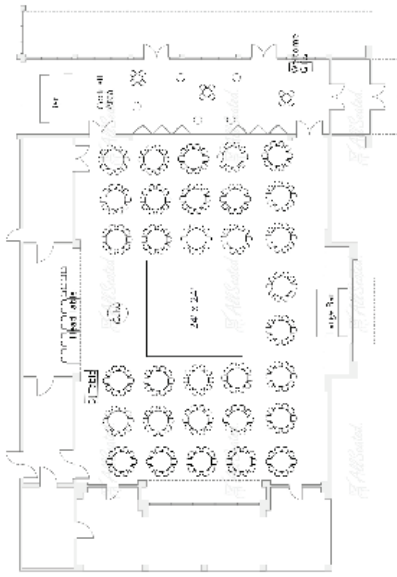

Design

- Warm, inviting, neutral space that invites relaxation and a retreat
- Design incorporates natural elements with sophisticated prints
- Premium flooring and floor to ceiling windows
- One-of-a-kind ceiling lighting that allow for filtered natural light and a soft ambiance
- Outdoor courtyard for gatherings, receptions or meal functions
- Green space for tenting, festivals, and team building

Meetings & Events

- 6,000 square foot ballroom,, with option to add 1,200 square feet
- 22-foot ceilings with daylight windows and filtered light
- Events for up to 500 or 420 with dance floor
- Separate and bright, pre-function space with soft-sided seating
- Outdoor courtyard space accommodating meals for up to 70 or receptions up to 200
- Ample outdoor green space for tenting, team building, festivals and carnivals
- Wi-Fi access and drop-down projection screens
- Excellent power sources, can accommodate trade shows
- Catering kitchen
- Zero entry loading area

Zenia Omaha's primary focus is hospitality and building relationships with the community and our guests.

Experience the difference in dedicated service and well-appointed space.

Cocktails and Dinner for 400