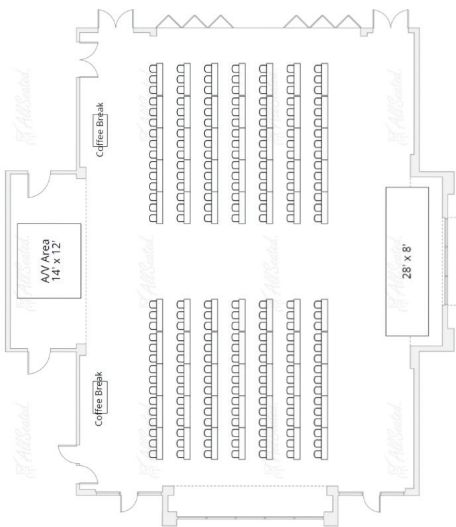

Meetings & Events

- 6,000 square foot ballroom,, with option to add 1,200 square feet
- 22-foot ceilings with daylight windows and filtered light
- Events for up to 500 or 420 with dance floor
- Separate and bright, pre-function space with soft-sided seating
- Outdoor courtyard space accommodating meals for up to 70 or receptions up to 200
- Ample outdoor green space for tenting, team building, festivals and carnivals
- Wi-Fi access and drop-down projection screens
- Excellent power sources, can accommodate trade shows
- Catering kitchen
- Zero entry loading area

Classroom Style for 250

ROOM	DIMENSIONS	SQFT	RECEPTION	ROUNDS (10PPL)	CLASSROOM 3PP/8'	THEATER	BOOTHS
VERANDA		1061	176	50	N/A	N/A	4 (10' sq)
BALLROOM		6000	667	350	250	750	10 (10' sq)
PRE-FUNCTION		1395	305 Standing	50	N/A	N/A	
COURTYARD		1500	350	50	N/A	185	